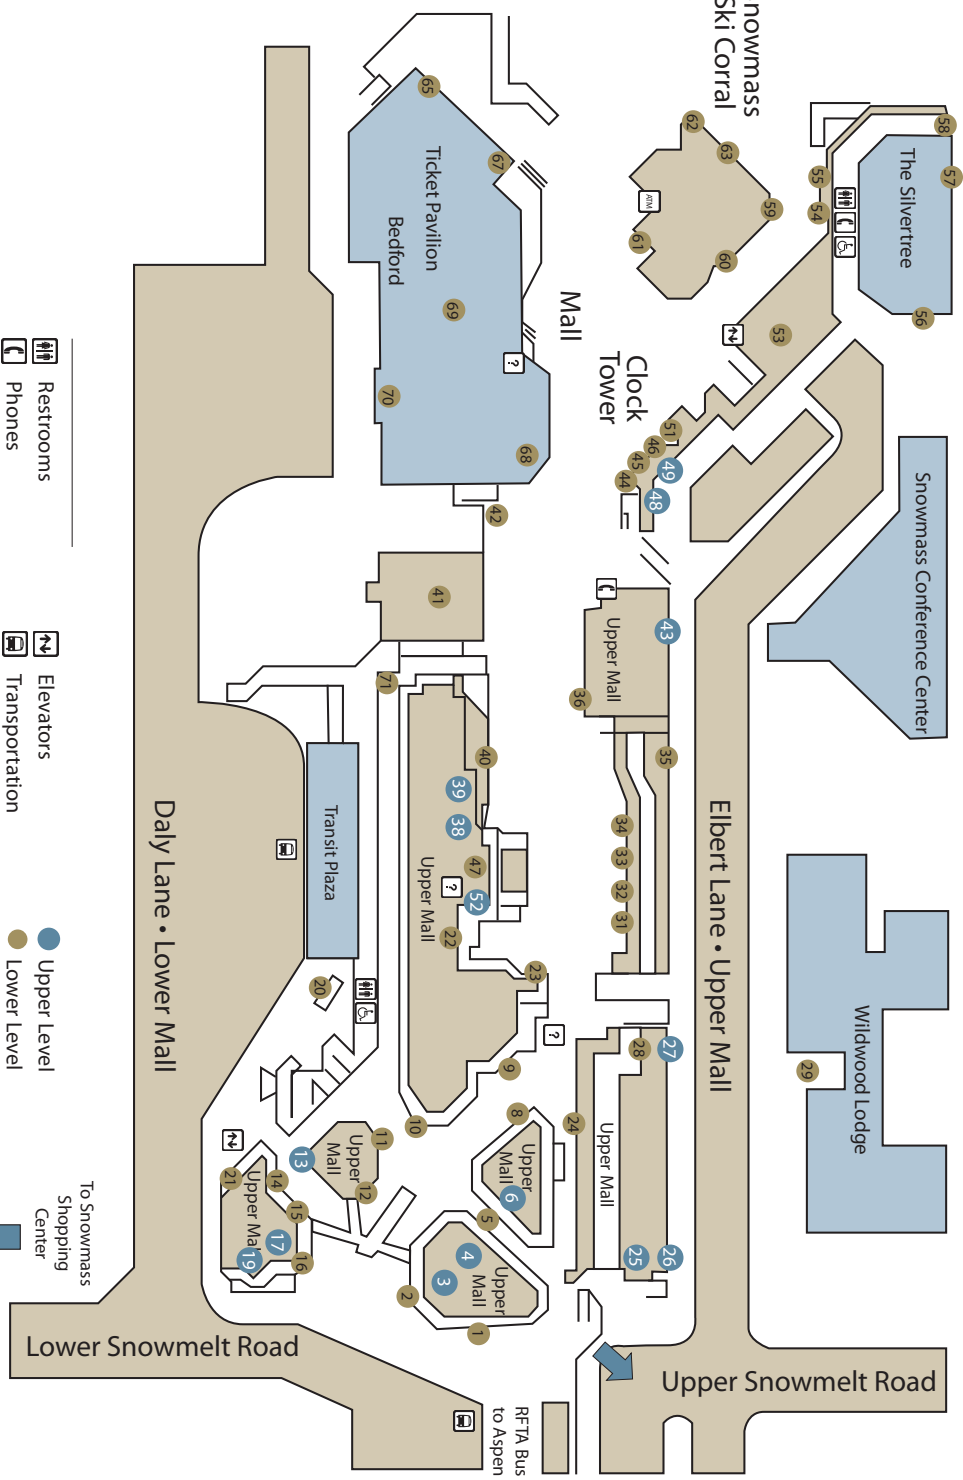

COLORADO

- Restrooms
- Phones
- Handicap Facilities
- Information

- Elevators
- Transportation
- ATM

- Upper Level
- Lower Level

Restaurants	The Stonebridge Inn (upper mall) 38
Artisan Restaurant	(Silvertree Hotel 5th Floor) 58
Big Hoss Grill	Timberline Condos 67
Brothers' Grille	
Burch's Lobster Bar	
Cirque Bar & Grill	
Fuel	
Goodfellows Pizza	
The Hideaway	(upper mall) 17
Il Poggio	(upper mall) 27
Little Dill	
Mountain Dragon	(upper mall) 43
Nord's	(upper mall) 19
Paradise Bakery & Café	
Pastore's Taste of Philly	
Sage Bistro	
Taqueria 85	The Snowmass Club 20
The Conservatory	(Silvertree Hotel Lobby) 57
The Slew Pot	
Village Steakhouse	33
Zone's Tavern	29
	(upper mall) 06
Retail	
Accent on Wildflowers	(upper mall) 48
Bright & Shiny Things	31
Collections	32
Cool Dog Sunglasses	62
Daily Dog Shop/Grain General Store	15
Foot Foundation	12
Local Color	12
Local Rebels	43
Local Rebels Resortworks	61
Rocky Mountain Chocolate Factory	44
Snowmass Outfitter & Toy Store	10
Snowmass Trading Co.	46
Snowmass T-Shirt Shop	34
Snowmass Village Salon	11
Stein Eriksen	11
Sunglass Panache	(upper mall) 49
Surefoot	40
	08
	08
	05
Services	
Alpine Bank	14
Alpine Property Management	47
Aspen Skiing Co. Customer Service	59
Aspen/Snowmass	22
Aspen Ski Company Ticket Pavilion	69
Aspen Valley Ski Clubhouse	69
Base Village	54
Bedford Ballroom	(upper mall) 28
Blazing Adventures	70
Camp Snowmass Summer Day Camp	(upper mall) 39
Challenge Aspen	66
The Game Lounge	(upper mall) 04
Huggins & CO	71
Lockers	(upper mall) 02
Medical/Chiropractic	(upper mall) 03
Meridian Pacific Properties	21
Mountain Photo	(upper mall) 25
Mountain Video Productions	(upper mall) 52
Roaring Fork Mountain Club	53
Sharpshooters Photography	56
Snowmass Clinic	60
Snowmass Real Estate	65
TOSV Transportation Office	41
	(upper mall) 26
Ski & Sport Shops	
Aspen Sports	68
Christy Sports	36
D&E Ski & Snowboard Shop	23
Gene Taylor's Sports	24
Inline Ski Stop	01
Snowmass Sports	55
Sunset Ski Repair	(upper mall) 35