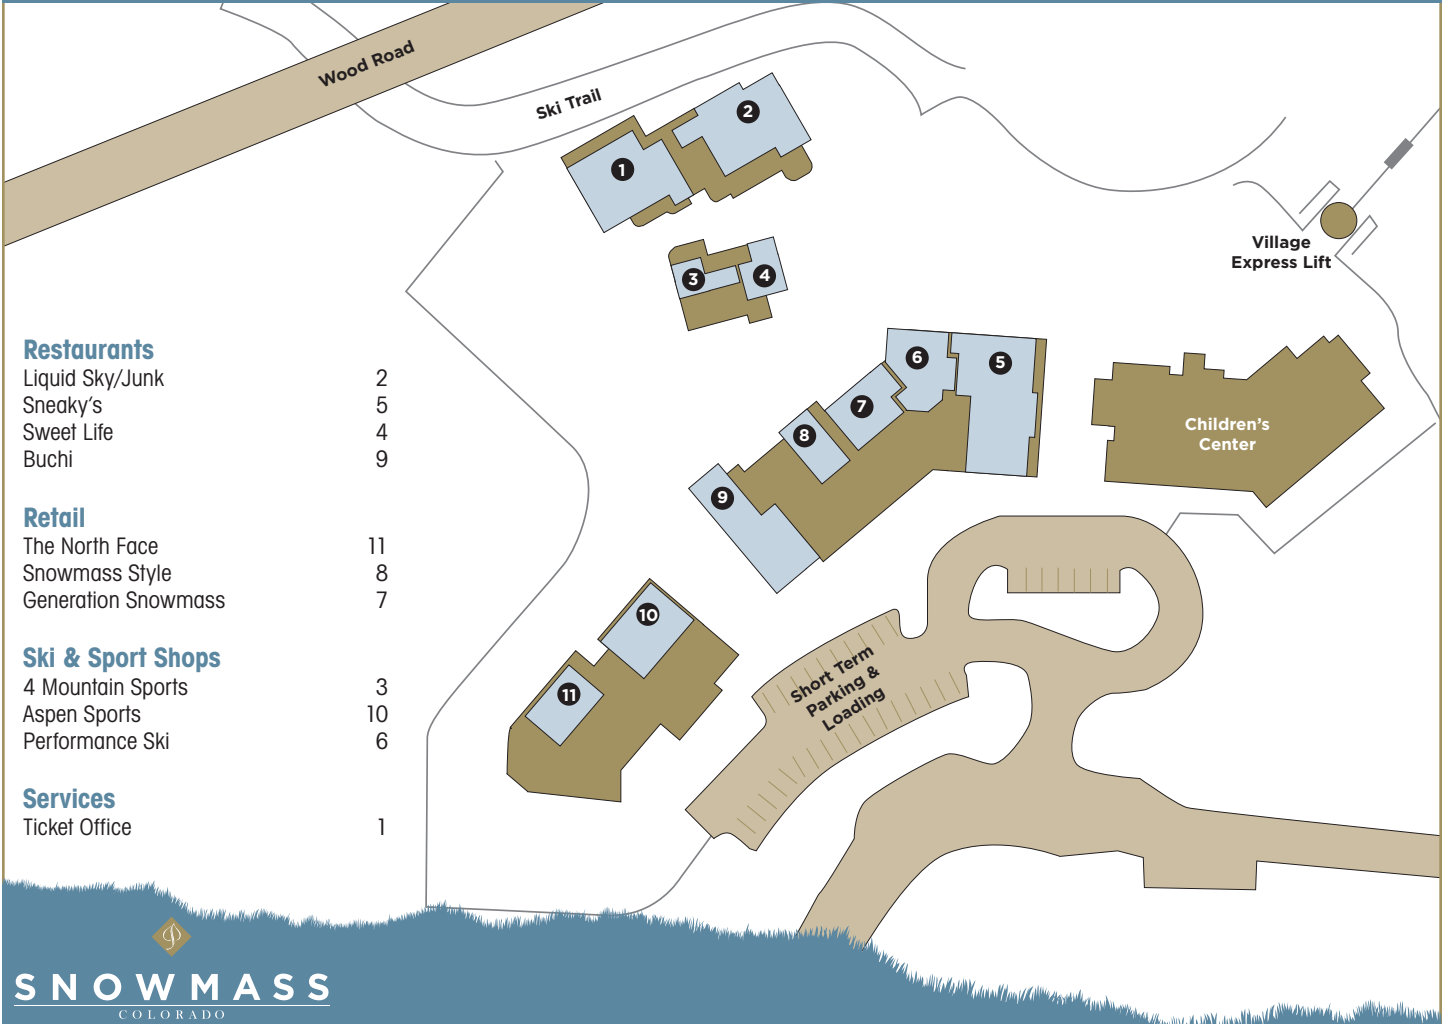

SNOWMASS SHOPPING CENTER MAP

Restaurants

Tasters	9
Spencer's	6

Retail

Sundance Drug & Liquor	5
Village Market	2

Ski & Sport Shops

Aspen Sports Outlet	7
---------------------	---

Services

Alpine Bank	16
Alpine Property Management (upper) 11 & 21	
BJ Adams Real Estate	17
Cleaner Express	8
Coats Reid and Waldron/Resort Quest	3
Conoco Gas Station	18
Dental Office (upper) 12	
First Choice Property Management (upper) 13	
Related West/Pac	10
Snowmass Sun (upper) 19	
Town Hall	15
US Post Office	1
Vectra Bank	4
Village Locksmith	20

Legend

- Restrooms
- Phones
- Handicap Facilities
- Information
- Elevators
- Transportation
- ATM
- Upper Level
- Lower Level

BASE VILLAGE

Restaurants

Liquid Sky/Junk	2
Sneaky's	5
Sweet Life	4
Buchi	9

Retail