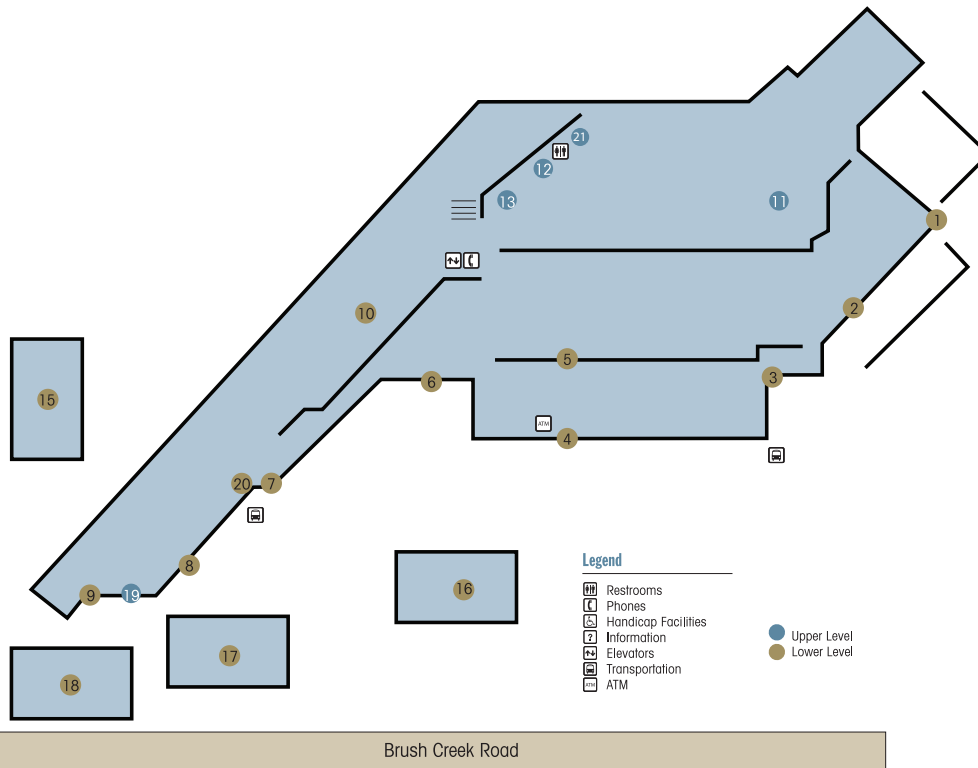

SNOWMASS SHOPPING CENTER MAP

Restaurants

Tasters	9
Spencer's	6

Retail

Sundance Drug & Liquor	5
Village Market	2

Ski & Sport Shops

Aspen Sports Outlet	7
---------------------	---

Services

Alpine Bank	16
Alpine Property Management (upper) 11 & 21	
BJ Adams Real Estate	17
Cleaner Express	8
Coats Reid and Waldron/Resort Quest	3
Conoco Gas Station	18
Dental Office (upper) 12	
First Choice Property Management (upper) 13	
Related West/Pac	10
Snowmass Sun (upper) 19	
Town Hall	15
US Post Office	1
Vectra Bank	4
Village Locksmith	20

Legend

- Restrooms
- Phones
- Handicap Facilities
- Information
- Elevators
- Transportation
- ATM
- Upper Level
- Lower Level

BASE VILLAGE

Restaurants

Liquid Sky/Junk	2
Sneaky's	5
Sweet Life	4
Buchi	9

Retail