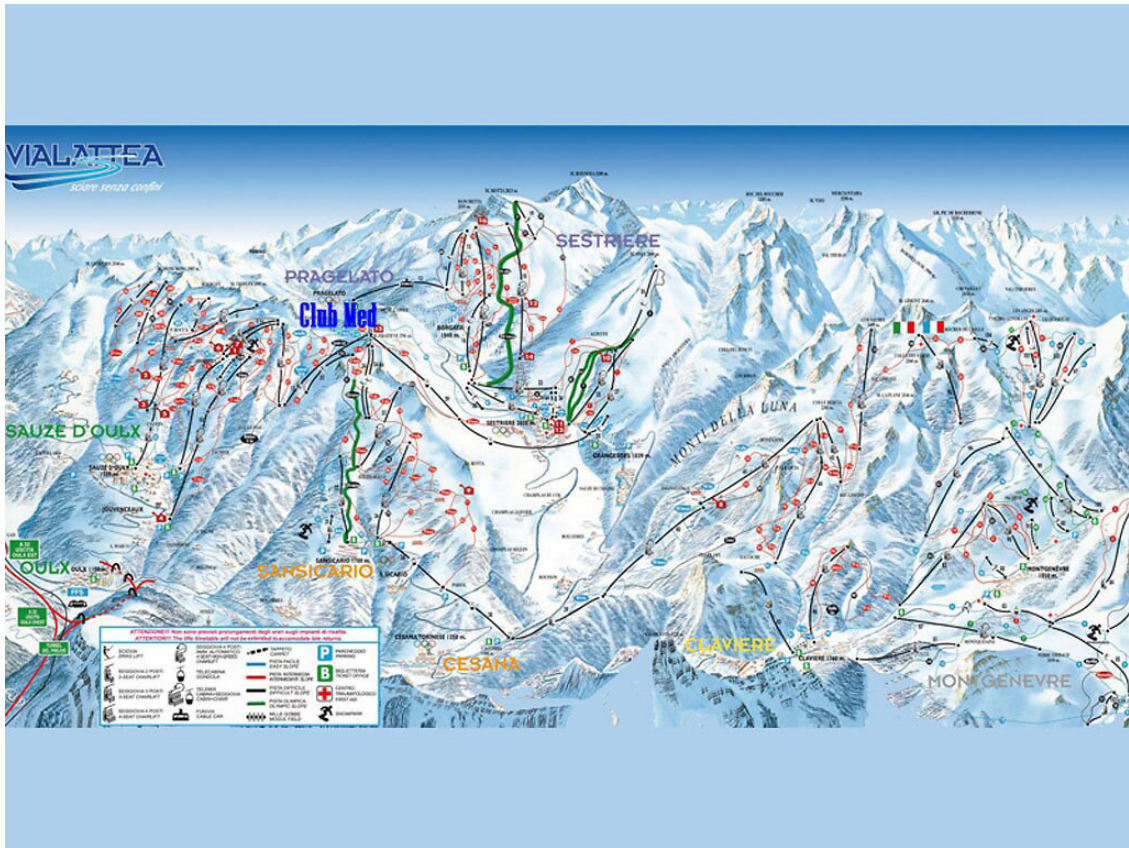

Pragelato Vialattea

4Ψ Italy

Piedmont and the unique pistes of the Via Lattea

Resort Highlights

- Strolling through a charming hamlet of Alpine chalets in the Piedmont region
- Following in the path of champions on the Olympic downhill at Sestrières
- Seeing your children having fun in the snow garden and your youngsters hooked on snowboarding
- Savouring Italian gastronomy and mountain specialities

Resort Map

From 1350m to 2823m
 400 km of slopes
 42 118 54 30

RESORT:
PRAGELATO VIALATTEA
 Ski-in / Ski-out resort
 Min. age (years) 2

Summary

-  Sports & Activities
-  Facilities
-  Childrens' Services
-  Restaurants & Bars
-  Accommodation
-  Wellness & Excursions
-  Practical Information