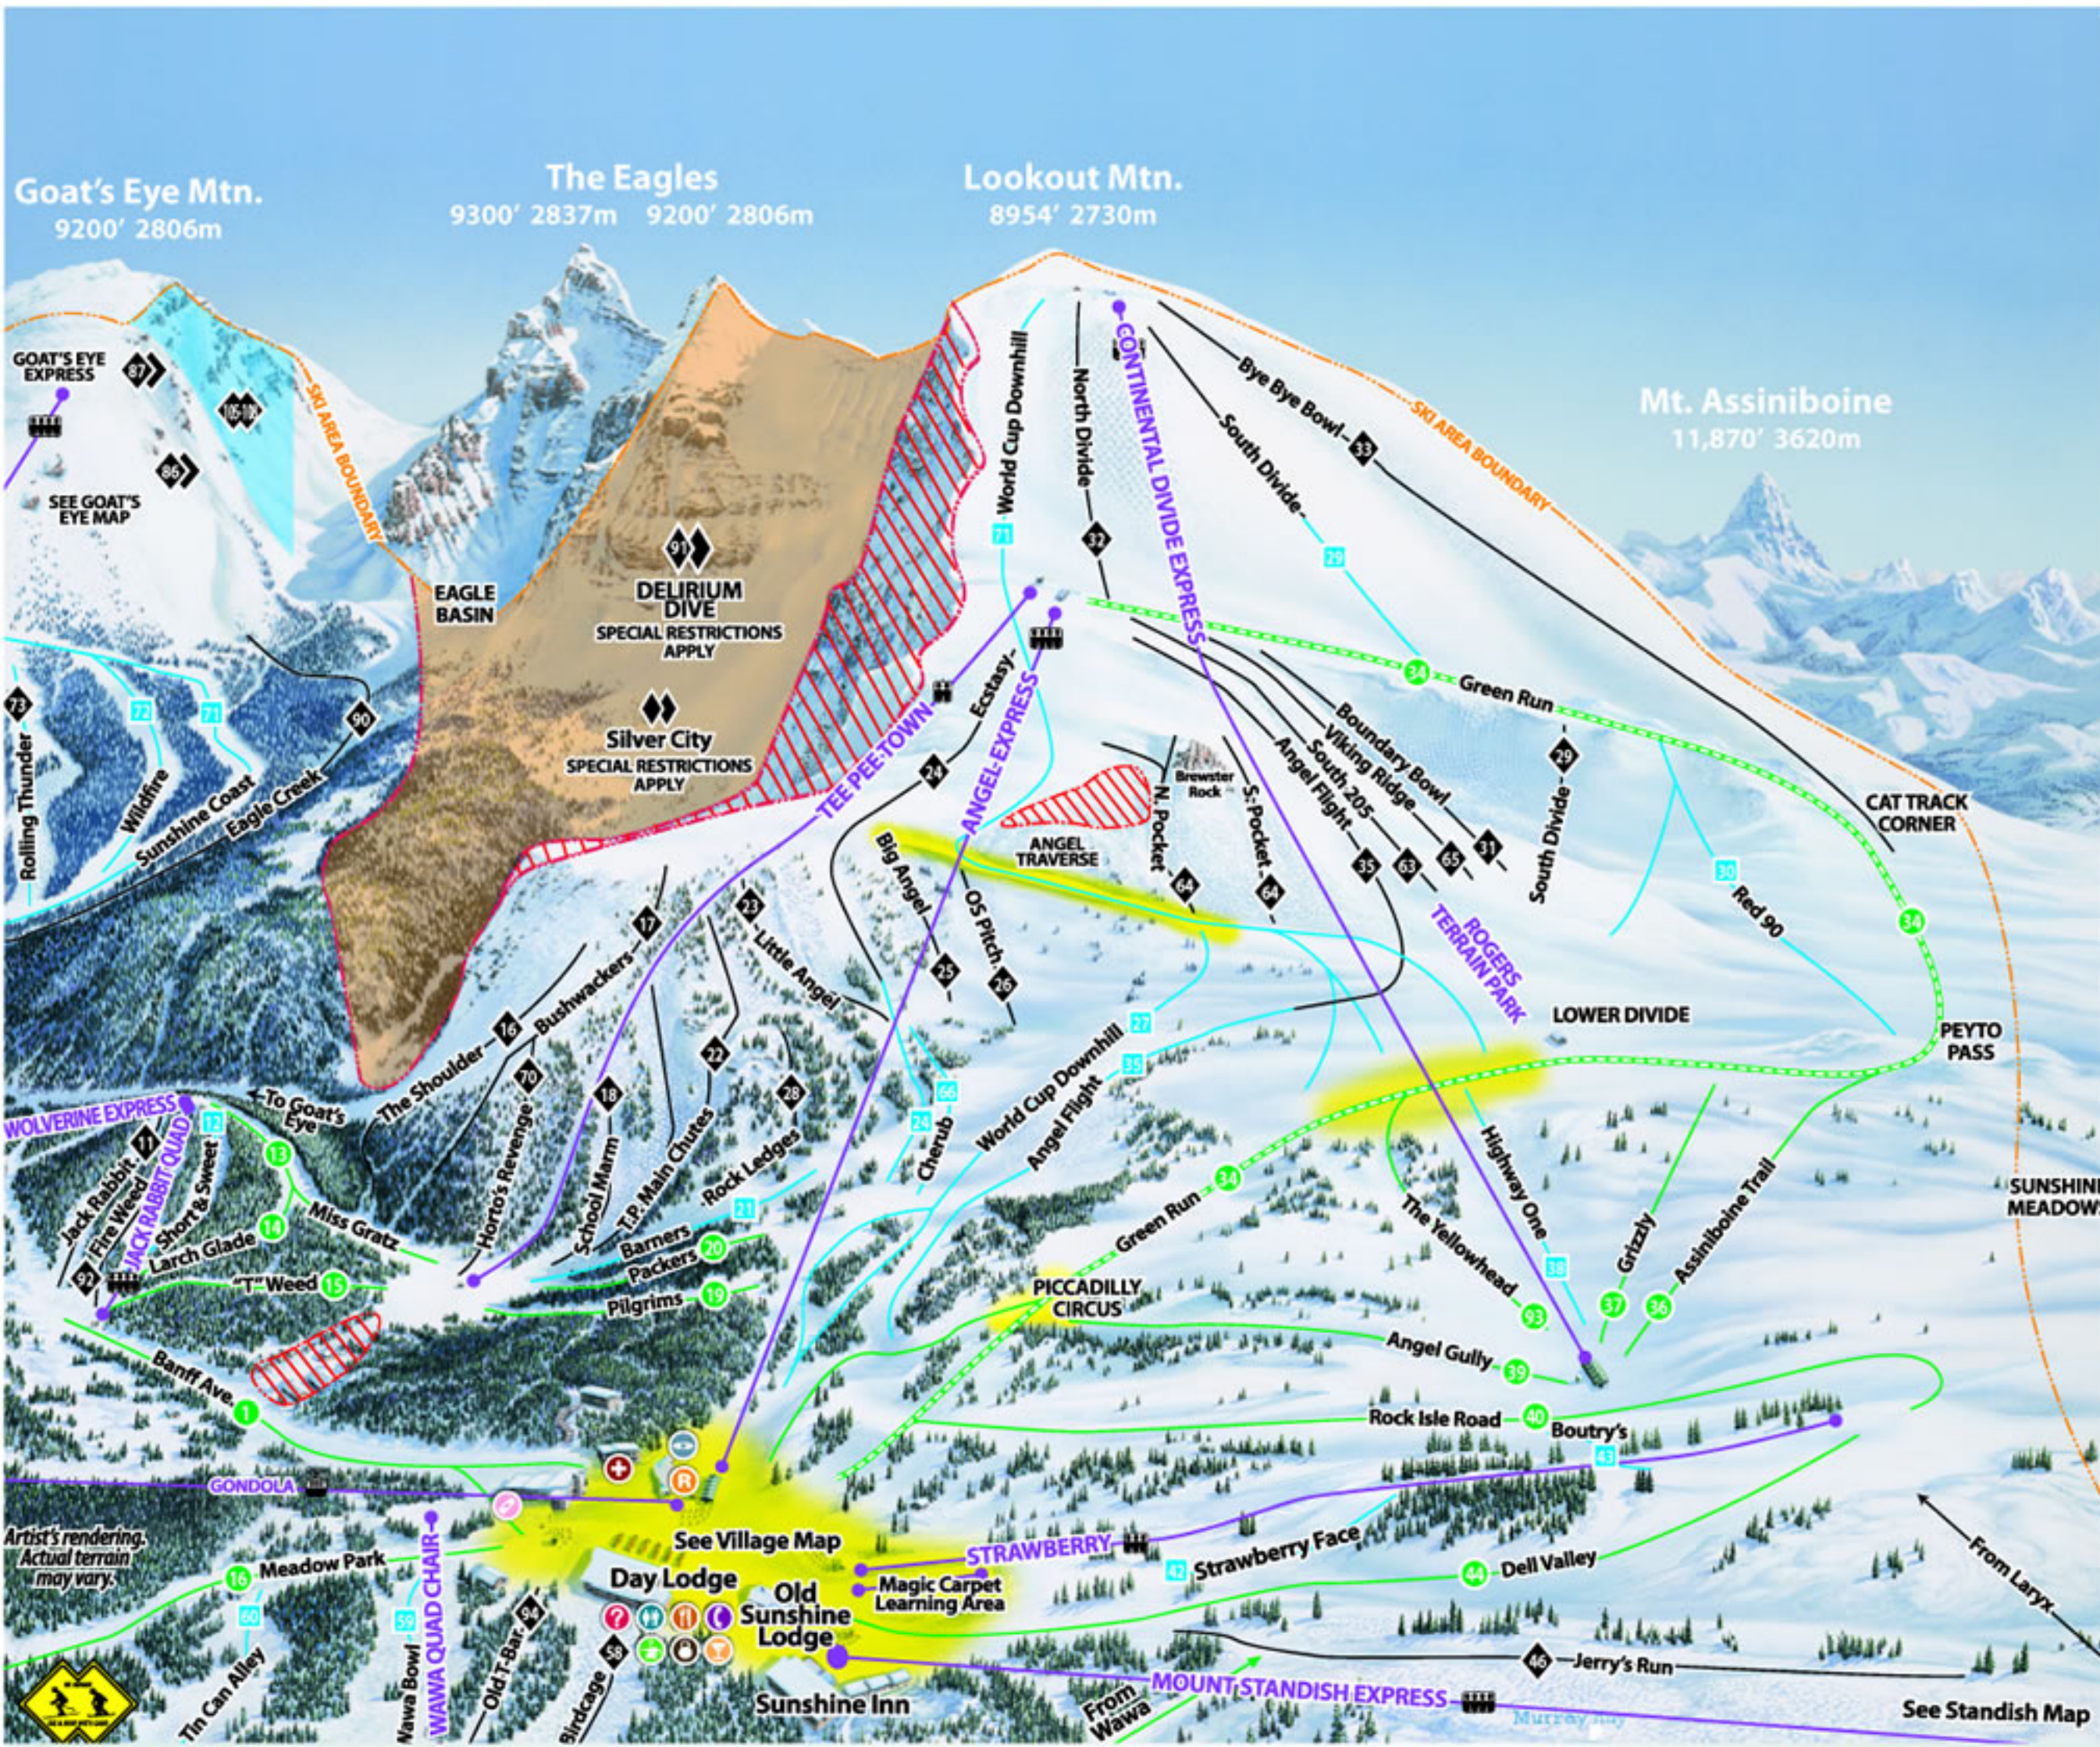

GOAT'S EYE MOUNTAIN

- 1. Banff Avenue (Lower)
- 2. Canyon Trail
- 3. B-Line
- 4. Juniper
- 5. Goatchicken Gully
- 6. Wolverine
- 7. Trapper's Trail
- 8. Bluebell
- 9. Forget-Me-Not
- 10. Kid's Play
- 11. Jackrabbit
- 12. Short & Sweet
- 13. Miss Gratz
- 14. Larch Glade
- 69. Cayuse Creek
- 71. Sunshine Coast
- 72. Wildfire
- 73. Rolling Thunder
- 74. Old Chute
- 75. Sergio's Shortcut
- 76. The Big Woody
- 77. Scapegoat
- 78. Afterburner
- 79. Glade Runner
- 80. Freeride
- 81. Hell's Kitchen
- 82. Cleavage
- 83. Ewe First
- 84. Mother-in-Law
- 85. Goat's Head Soup
- 86. The Wildside
- 87. The Farside
- 88. Goatchicken Glade
- 89. Goatchicken Glade
- 90. Eagle Creek
- 91. Delirium Dive
- 92. Fireweed
- 93. Christmas Tree
- 94. Roller Coaster
- 95. Super Model
- 101. Upper Canyon
- 102. Middle Canyon
- 104. Think Again
- 105. Renegade
- 106. Stampede
- 107. Saddledome

LOOKOUT MOUNTAIN

- 1. Banff Avenue (Upper)
- 15. "T" Weed
- 16. The Shoulder
- 17. Bushwackers
- 18. Schoolmarm

LOOKOUT MOUNTAIN

- 19. Pilgrims
- 20. Packers
- 21. Barners Bowl
- 22. Tee Pee Main Chutes
- 23. Little Angel
- 24. Ecstasy
- 25. Big Angel
- 26. O.S. Pitch
- 27. World Cup Downhill

LOOKOUT MOUNTAIN

- 28. Rock Ledges
- 29. South Divide
- 30. The Red 90
- 31. Boundary Bowl
- 32. North Divide
- 33. Bye Bye Bowl
- 34. Green Run
- 35. Angel Flight
- 36. Assiniboine Trail

LOOKOUT MOUNTAIN

MOUNT STANDISH

- 39. Angel Gully
- 40. Rock Isle Road
- 41. Snowsnake
- 42. Strawberry Face
- 43. Boutry's Bowl
- 44. The Dell Valley
- 45. Showboat
- 46. Jerry's Run
- 47. Headwall
- 48. Laryx
- 49. Standish Face
- 50. Donkey's Tail
- 51. Virgins
- 52. Big Bunkers
- 53. Creek Run
- 54. Little Bunkers
- 55. Paris Basin
- 56. Waterfall
- 57. Paris Traverse
- 58. Birdcage
- 49. Wawa Bowl
- 50. Tincan Alley
- 51. Meadow Park
- 52. Star Trek
- 53. Dirty Little Corner
- 54. Garbage Chutes
- 55. Old T-Bar
- 56. Prune Pickers Pass
- 57. Shaken Not Stirred
- 58. Sidewall
- 103. Borderline