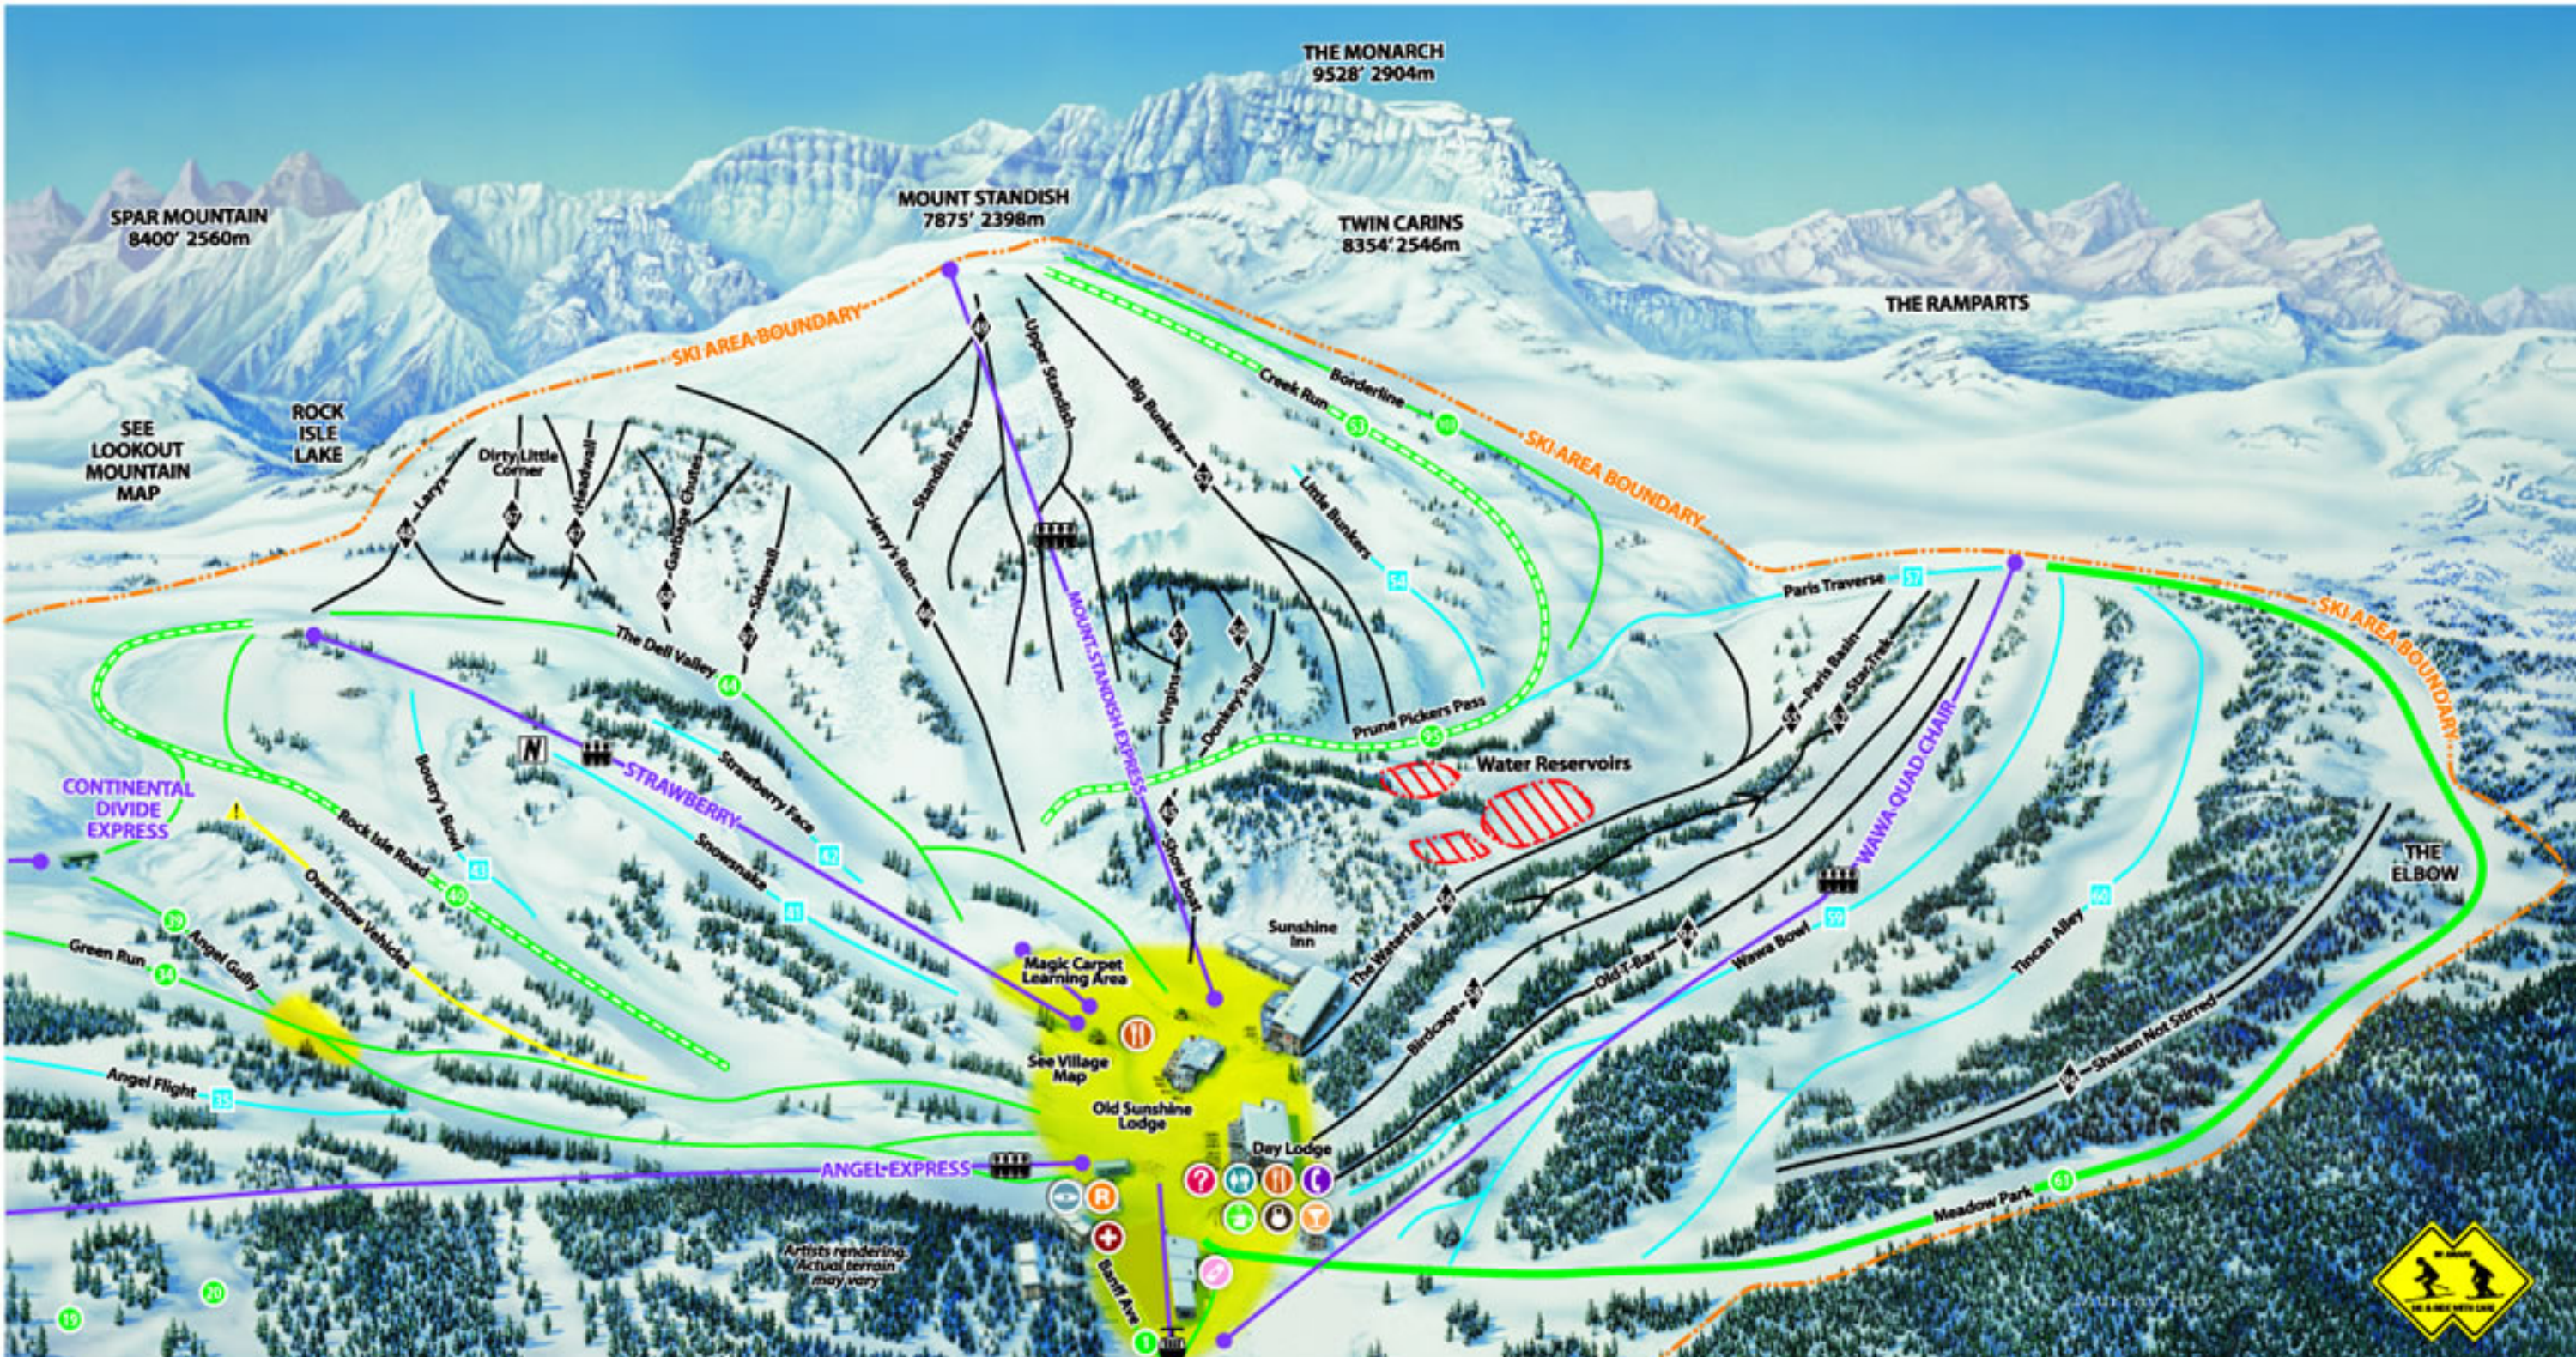

LOOKOUT MOUNTAIN

- 1. Banff Avenue (Upper)
- 15. "T" Weed
- 16. The Shoulder
- 17. Bushwackers
- 18. Schoolmarm

LOOKOUT MOUNTAIN

- 19. Pilgrims
- 20. Packers
- 21. Barners Bowl
- 22. Tee Pee Main Chutes
- 23. Little Angel
- 24. Ecstasy
- 25. Big Angel
- 26. O.S. Pitch
- 27. World Cup Downhill

LOOKOUT MOUNTAIN

- 28. Rock Ledges
- 29. South Divide
- 30. The Red 90
- 31. Boundary Bowl
- 32. North Divide
- 33. Bye Bye Bowl
- 34. Green Run
- 35. Angel Flight
- 36. Assiniboine Trail

LOOKOUT MOUNTAIN

- 37. Grizzly
- 38. Highway #1
- 63. Hill 205
- 64. North Pocket
- 64. South Pocket
- 65. Viking Ridge
- 66. Cherub
- 70. Horto's Revenge
- 90. Eagle's Creek

LOOKOUT MOUNTAIN

- 91. Delirium Dive
- 92. Fireweed
- 93. The Yellowhead

MOUNT STANDISH

- 39. Angel Gully
- 40. Rock Isle Road
- 41. Snowsnake
- 42. Strawberry Face
- 43. Boutry's Bowl
- 44. The Dell Valley
- 45. Showboat
- 46. Jerry's Run
- 47. Headwall
- 48. Laryx
- 49. Standish Face
- 50. Donkey's Tail
- 51. Virgins
- 52. Big Bunkers
- 53. Creek Run
- 54. Little Bunkers
- 55. Paris Basin
- 56. Waterfall
- 57. Paris Traverse
- 58. Birdcage
- 49. Wawa Bowl
- 50. Tincan Alley
- 51. Meadow Park
- 52. Star Trek
- 53. Dirty Little Corner
- 54. Garbage Chutes
- 55. Old T-Bar
- 56. Prune Pickers Pass
- 57. Shaken Not Stirred
- 58. Sidewall
- 103. Borderline