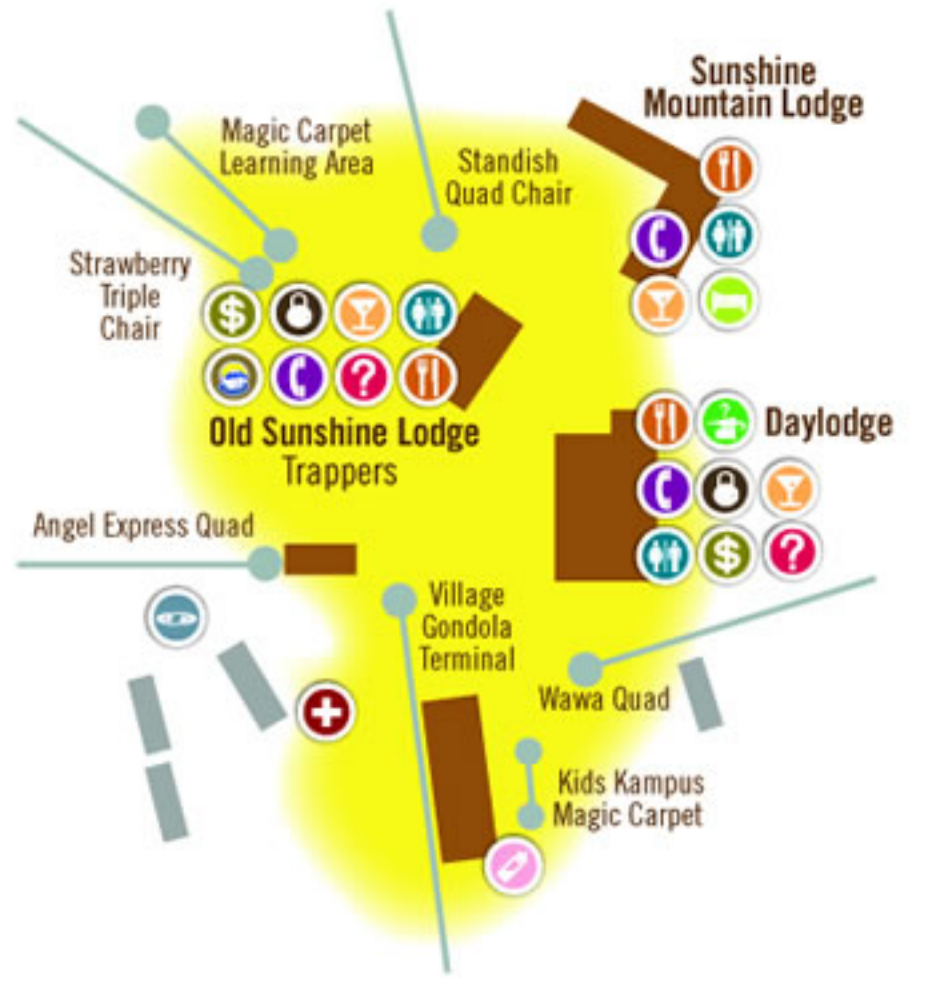

GOAT'S EYE MOUNTAIN

- 1. Banff Avenue (Lower)
- 2. Canyon Trail
- 3. B-Line
- 4. Juniper
- 5. Goatchicken Gully
- 6. Wolverine
- 7. Trapper's Trail
- 8. Bluebell
- 9. Forget-Me-Not
- 10. Kid's Play
- 11. Jackrabbit
- 12. Short & Sweet
- 13. Miss Gratz
- 14. Larch Glade
- 69. Cayuse Creek
- 71. Sunshine Coast
- 72. Wildfire
- 73. Rolling Thunder
- 74. Old Chute
- 75. Sergio's Shortcut
- 76. The Big Woody
- 77. Scapegoat
- 78. Afterburner
- 79. Glade Runner
- 80. Freeride
- 81. Hell's Kitchen
- 82. Cleavage
- 83. Ewe First
- 84. Mother-in-Law
- 85. Goat's Head Soup
- 86. The Wildside
- 87. The Farside
- 88. Goatchicken Glade
- 89. Goatchicken Glade
- 90. Eagle Creek
- 91. Delirium Dive
- 92. Fireweed
- 93. Christmas Tree
- 94. Roller Coaster
- 95. Super Model
- 101. Upper Canyon
- 102. Middle Canyon
- 104. Think Again
- 105. Renegade
- 106. Stampede
- 107. Saddledome

VILLAGE MAP

LEGEND

- EASIEST
- MORE DIFFICULT
- ◆ ADVANCED
- ◆ EXPERT
- EASIEST WAY DOWN
- ☎ TELEPHONE
- ? INFORMATION
- \$ ATM
- ♿ WASHROOMS
- 🍽 RESTAURANT
- 🍷 BAR / LOUNGE
- + FIRST AID
- 🔍 SUNSHINE INN
- + LOST & FOUND
- 👶 DAYCARE & KIDS KAMPUS
- 🔒 LOCKERS
- 🎒 SKI SCHOOL
- ⚡ SLOW SKING ZONE
- 🚗 RENTALS
- 🛖 OVERNIGHT SKI STORAGE
- 🏠 FREERIDE ZONES
- 🏠 SALOMON TEST CENTRE
- 🚫 CLOSED AREA
- 🚗 VALET PARKING

MOUNT STANDISH

- 39. Angel Gully
- 40. Rock Isle Road
- 41. Snowsnake
- 42. Strawberry Face
- 43. Boutry's Bowl
- 44. The Dell Valley
- 45. Showboat
- 46. Jerry's Run
- 47. Headwall
- 48. Laryx
- 49. Standish Face
- 50. Donkey's Tail
- 51. Virgins
- 52. Big Bunkers
- 53. Creek Run
- 54. Little Bunkers
- 55. Paris Basin
- 56. Waterfall
- 57. Paris Traverse
- 58. Birdcage
- 49. Wawa Bowl
- 50. Tincan Alley
- 51. Meadow Park
- 52. Star Trek
- 53. Dirty Little Corner
- 54. Garbage Chutes
- 55. Old T-Bar
- 56. Prune Pickers Pass
- 57. Shaken Not Stirred
- 58. Sidewall
- 103. Borderline